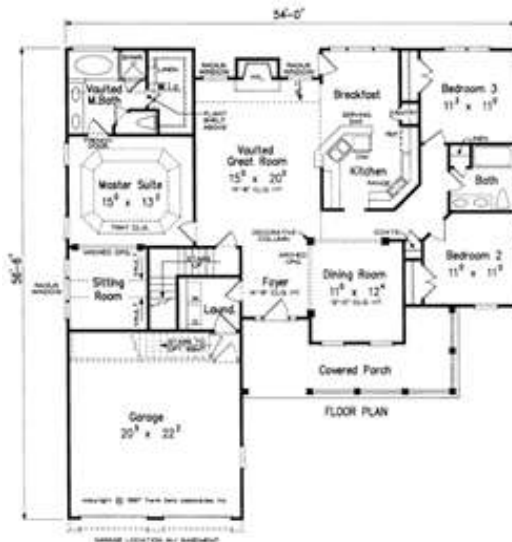

OPTIONAL SECOND FLOOR PLAN

The Christal

2349 Square Feet

Builder may have modified plan
Square feet and measurements are approximate and not guaranteed

Lisa DeHart Barron
615-586-1302 mobile
615-302-2663 office
lisa@barronwelch.com