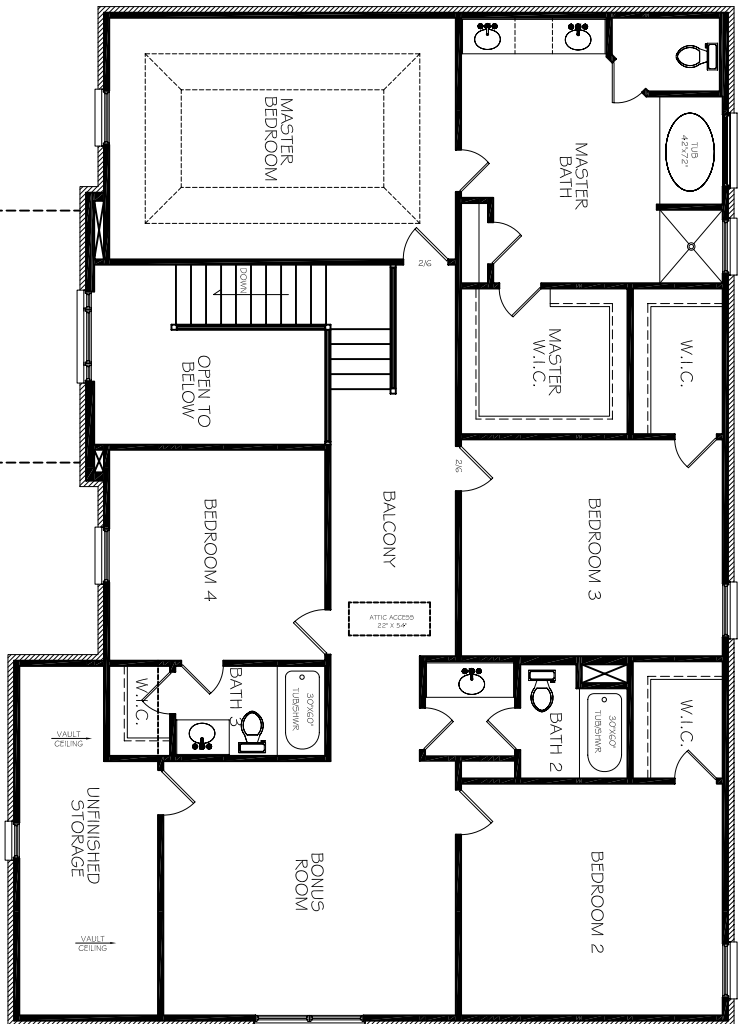

The Morgan

First Floor Square Footage - 1,629
 Second Floor Square Footage - 1,801
 Total Square Footage - 3,430