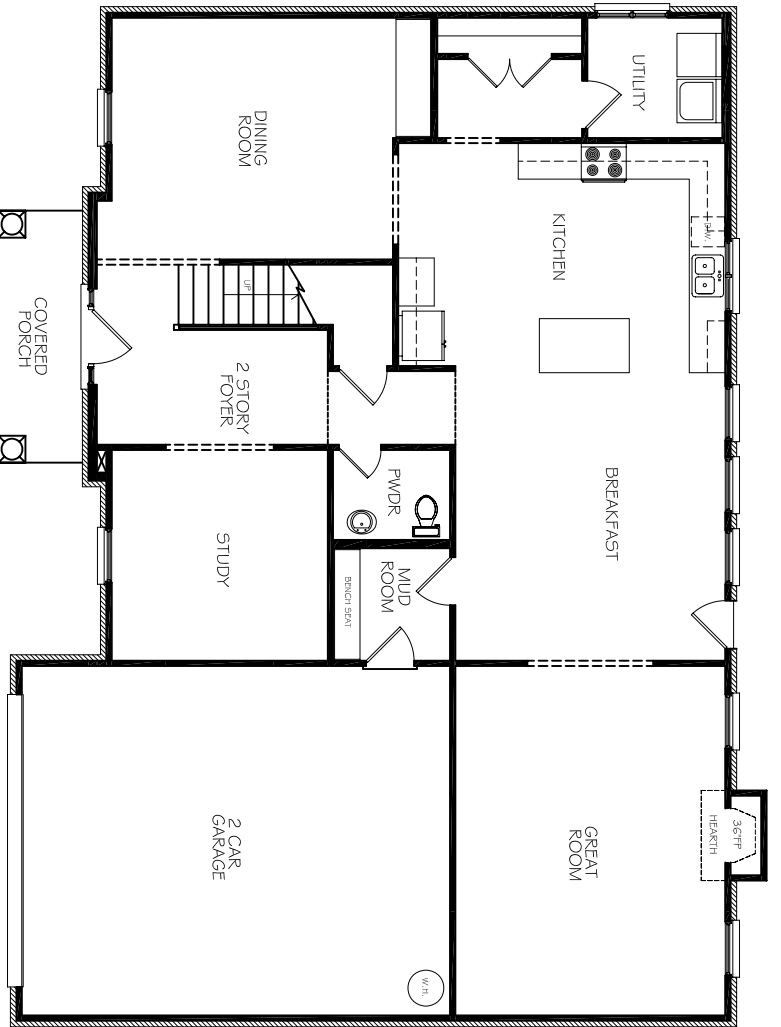

The Morgan

First Floor Square Footage - 1,629
 Second Floor Square Footage - 1,801
 Total Square Footage - 3,430