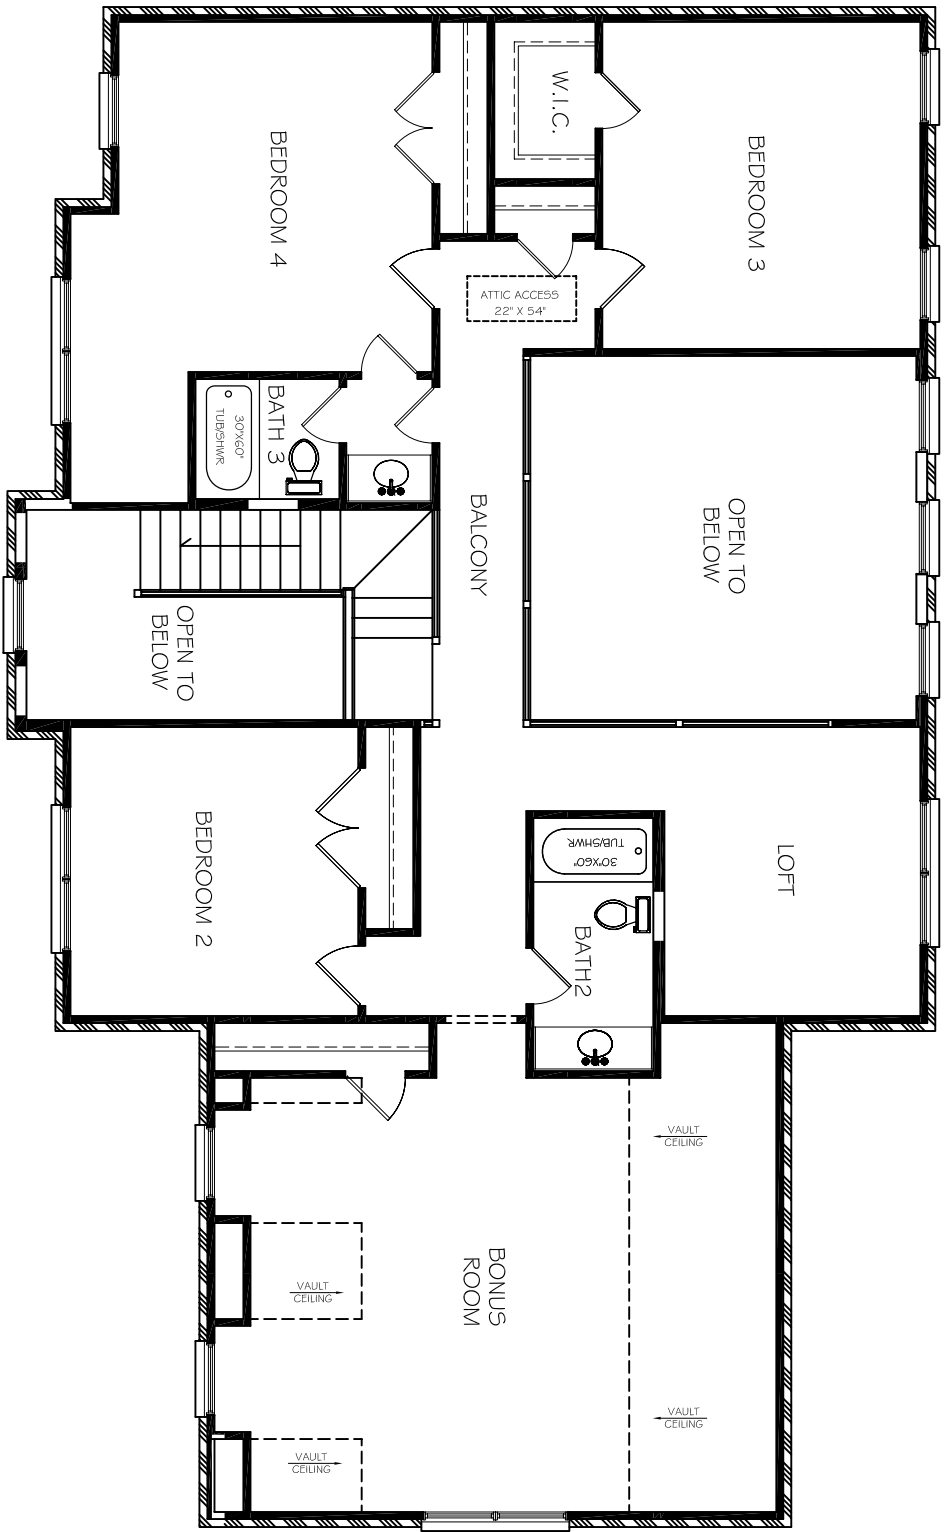

First Floor Square Footage - 1,561
 Second Floor Square Footage - 1,648
 Total Square Footage - 3,209

The Chinkapin
 1st Floor Plan
 SCALE: 3/32" = 1'-0"

First Floor Square Footage - 1,561
 Second Floor Square Footage - 1,648
 Total Square Footage - 3,209

The Chinkapin
 2nd Floor Plan
 SCALE: 3/32" = 1'-0"